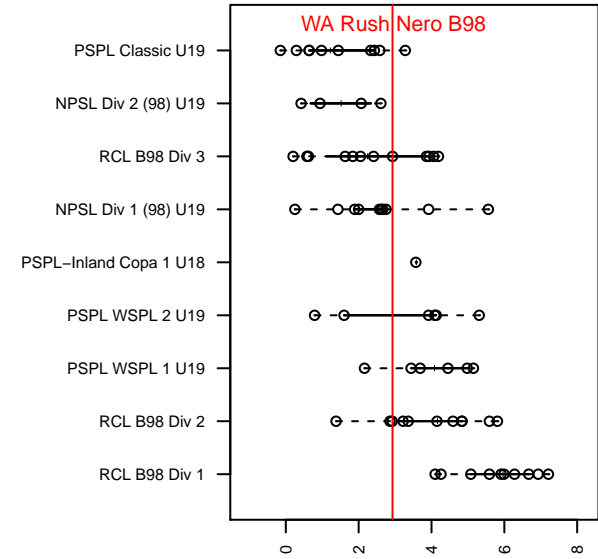

**attack and defense rating
relative to others at age
and all opponents in last 13 months**