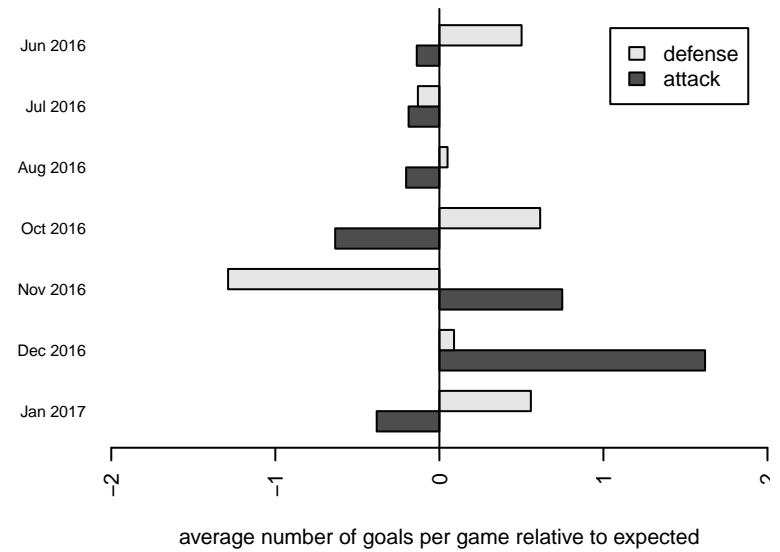

Performance relative to 13 month average