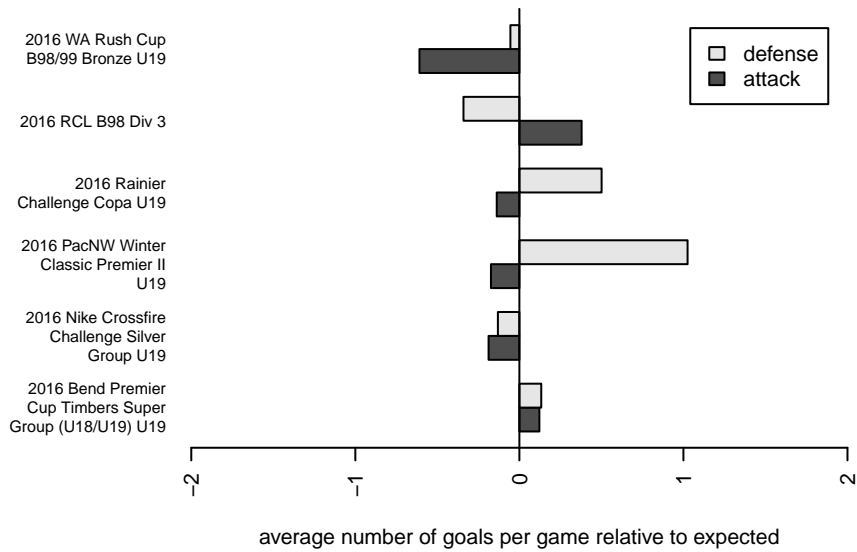

Performance relative to 13 month average