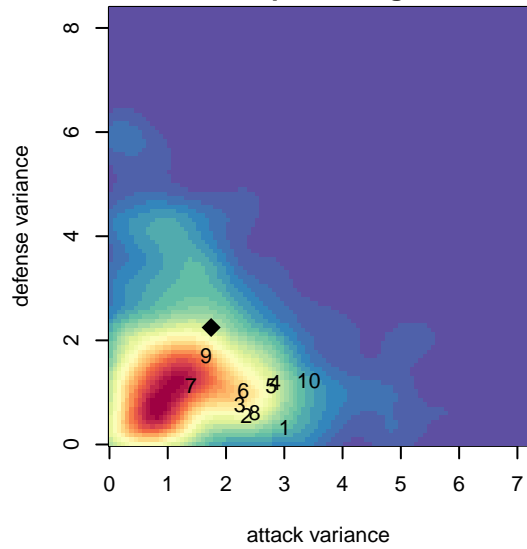

WA Rush Nero B98

Washington Rush SC
 Everett, WA
 B98 total strength=1584
 attack=19.93 defense=11.48
 fall league = RCL B98 Div 3

alt names used:
 WASHINGTON RUSH B98 NERO (WA)
 WASHINGTON RUSH B98 NERO (WA)
 WA RUSH B98/99 Nero
 Washington Rush B98 Nero B
 WASHINGTON RUSH B98 NERO (WA)
 WA Rush B98/99 Nero
 Washington Rush B98 Nero B

WA Rush Nero B98
 Dots are actual minus expected GF (blue circles) and GA (red triangles).
 Blue line is smoothed change in attack strength. Red is smoothed change in defense strength.

**attack and defense variance (black dot)
relative to other teams
and top 10 in region**