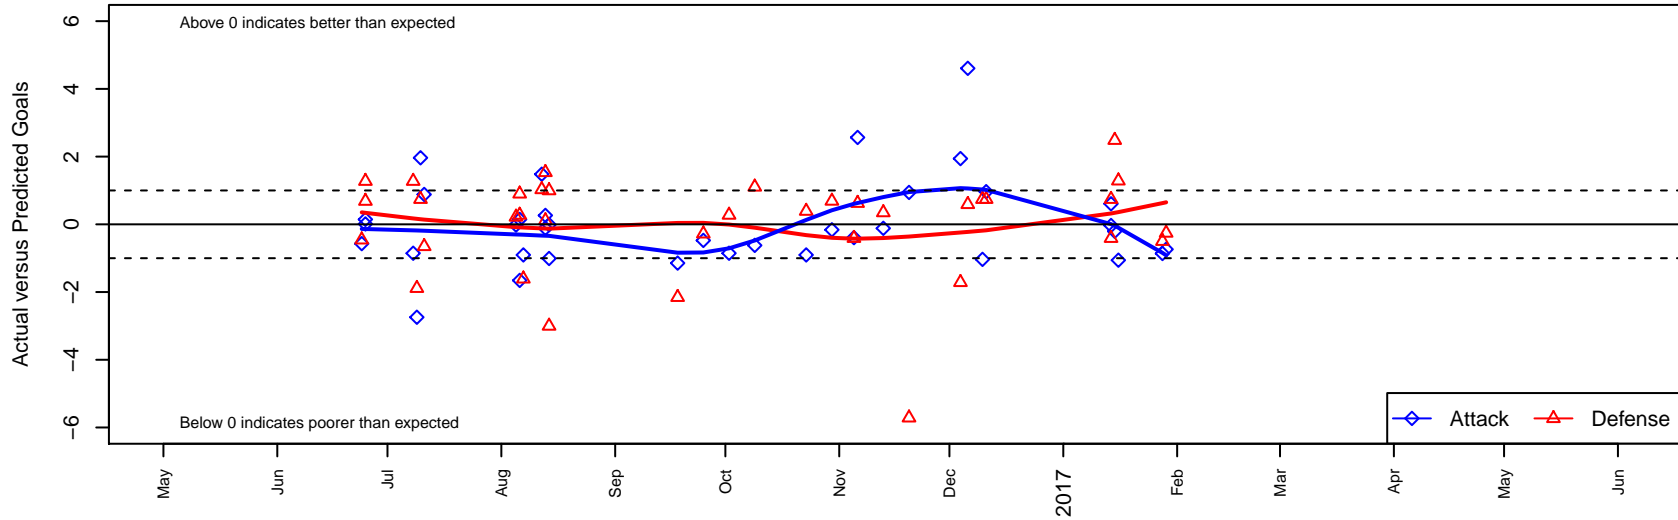

WA Rush Nero B98

Washington Rush SC
 Everett, WA
 B98 total strength=1584
 attack=19.93 defense=11.48
 fall league = RCL B98 Div 3

alt names used:
 WASHINGTON RUSH B98 NERO (WA)
 WASHINGTON RUSH B98 NERO (WA)
 WA RUSH B98/99 Nero
 Washington Rush B98 Nero B
 WASHINGTON RUSH B98 NERO (WA)
 WA Rush B98/99 Nero
 Washington Rush B98 Nero B

WA Rush Nero B98
 Dots are actual minus expected GF (blue circles) and GA (red triangles).
 Blue line is smoothed change in attack strength. Red is smoothed change in defense strength.

**attack and defense variance (black dot)
relative to other teams
and top 10 in region**