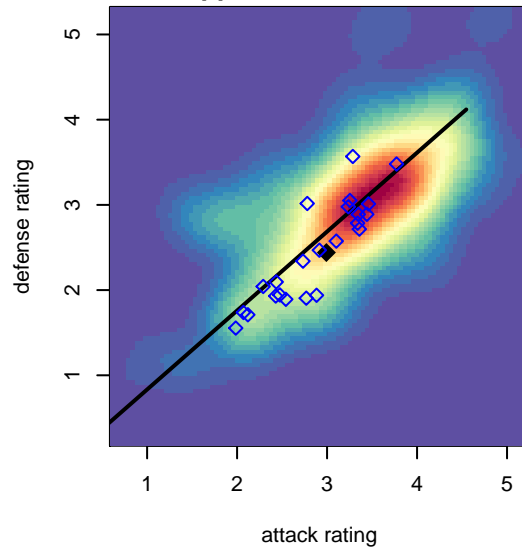

**attack and defense rating
relative to others at age
and all opponents in last 13 months**